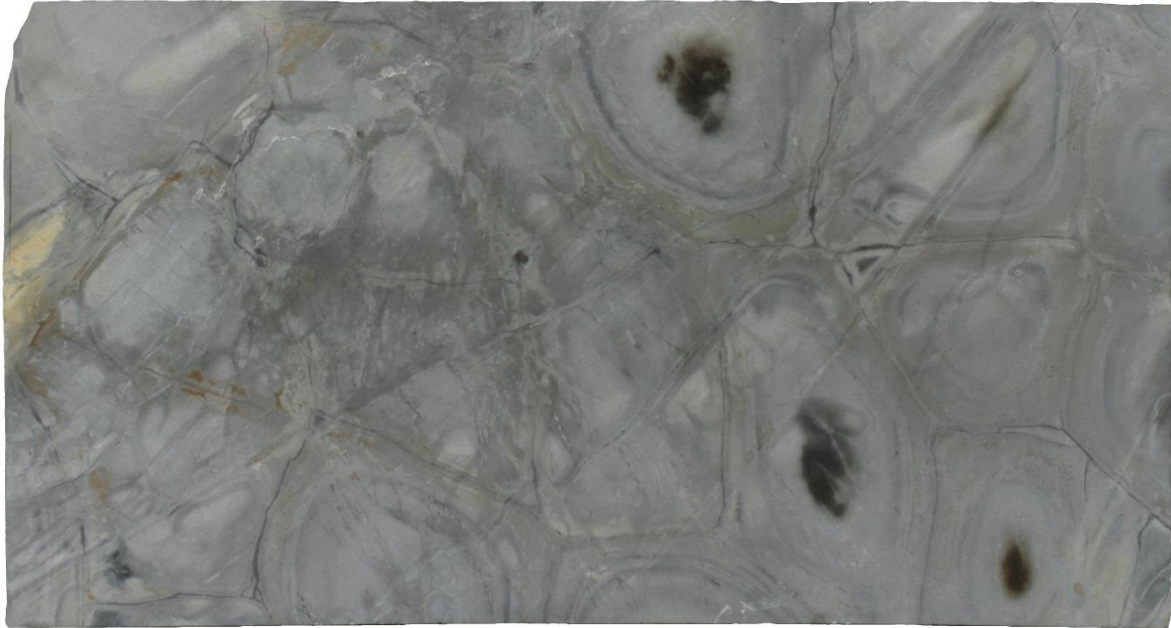

66 in

ID: 45793 Name: Nuvolato

128 in

Stone Name: Nuvolato

Lot #: 1589C

Thickness: 2cm

Slab #: 45793

Finish: Polished

***Slab Size:** See dimensions in photo

Species: Granite

Despite every effort to accurately duplicate each product's color when shown on our website or in digital images, actual colors may vary. Due to computer monitor resolution and color settings, subtle variations in color and surface texture may not be fully revealed. Although every attempt is made to give the best representation of the available materials and colors, it is best to view them in person.

**Slab size may vary from slab to slab in the same lot*

Curator of Fine Stone

SLAB · TILE · ARCHITECTURAL ELEMENTS · CUSTOM MOSAICS · CARVED STONE