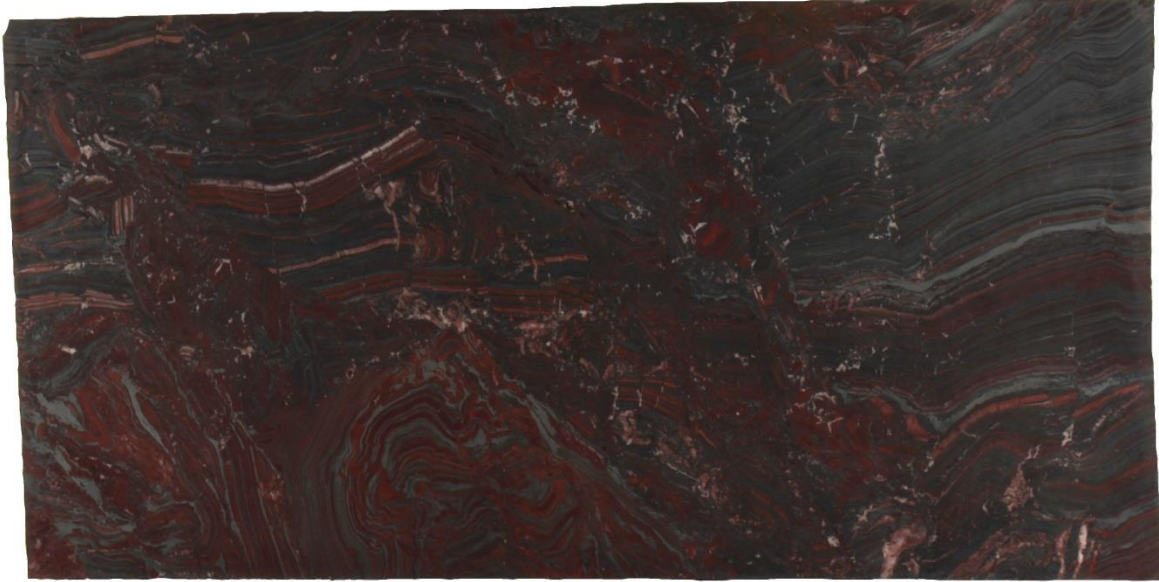

57 in

ID: 49291 Name: Iron Red

104 in

Stone Name: Iron Red

Lot #: 1871B

Thickness: 2cm

Slab #: 49291

Finish: Polished

***Slab Size:** See dimensions in photo

Species: Quartzite

Despite every effort to accurately duplicate each product's color when shown on our website or in digital images, actual colors may vary. Due to computer monitor resolution and color settings, subtle variations in color and surface texture may not be fully revealed. Although every attempt is made to give the best representation of the available materials and colors, it is best to view them in person.