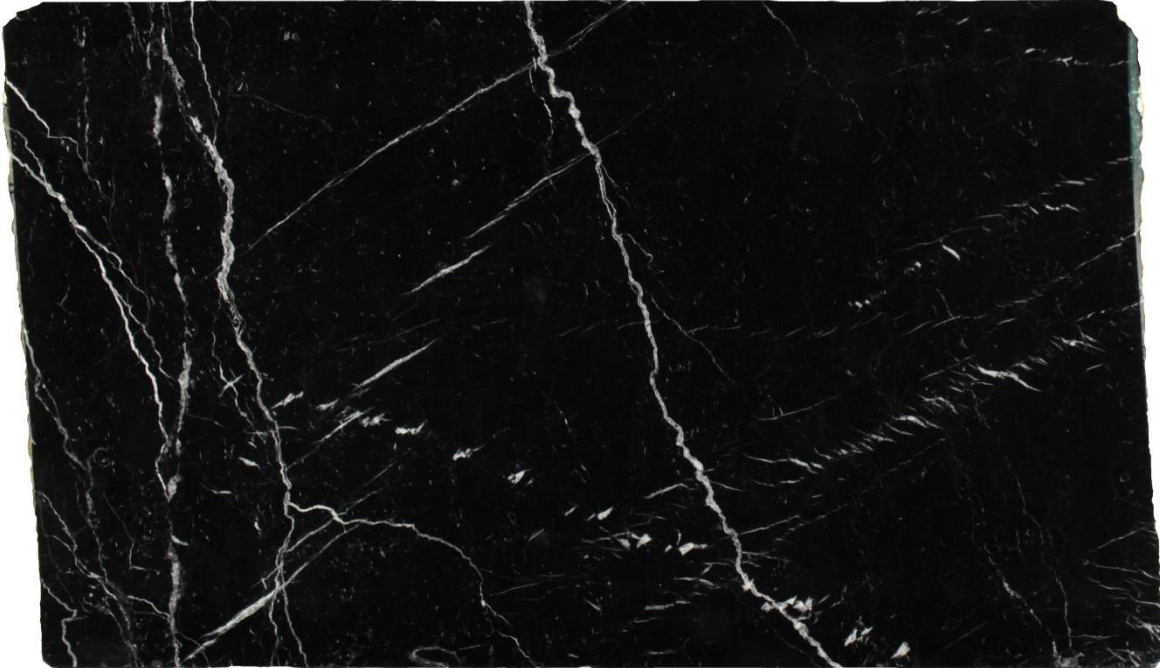

66 in

ID: 444007 Name: Nero Marquina

114 in

Stone Name: Nero Marquina

Lot #: 2044C-BM

Thickness: 3cm

Slab #: 444007

Finish: Polished

***Slab Size:** See dimensions in photo

Species: Marble

Despite every effort to accurately duplicate each product's color when shown on our website or in digital images, actual colors may vary. Due to computer monitor resolution and color settings, subtle variations in color and surface texture may not be fully revealed. Although every attempt is made to give the best representation of the available materials and colors, it is best to view them in person.